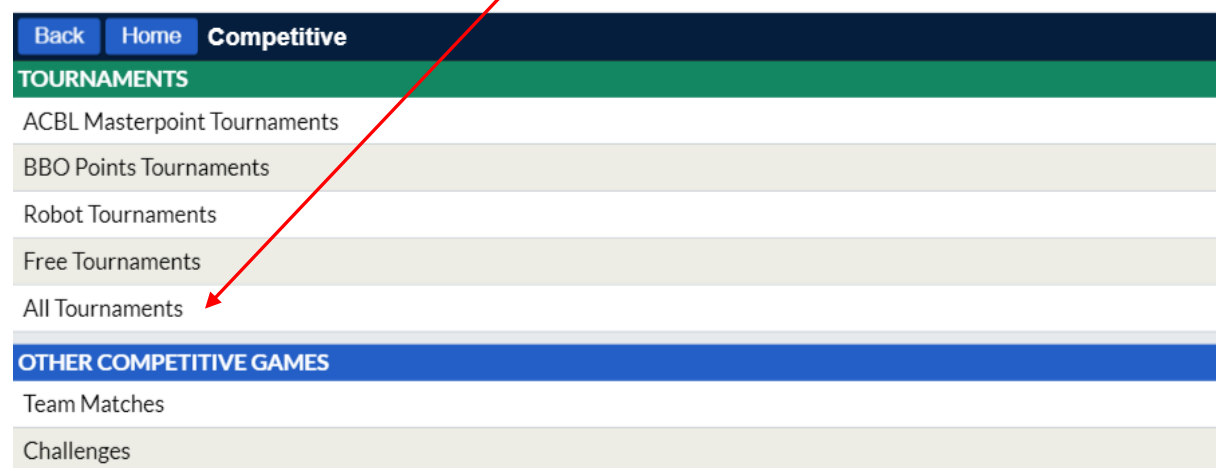

1. Go to <https://www.bridgebase.com/v3/>
2. Login (if not already registered, click the 'Become a member (free!)' link.
3. Click 'Competitive'

4. Click 'All Tournaments'

5. Enter WMBC in the search box