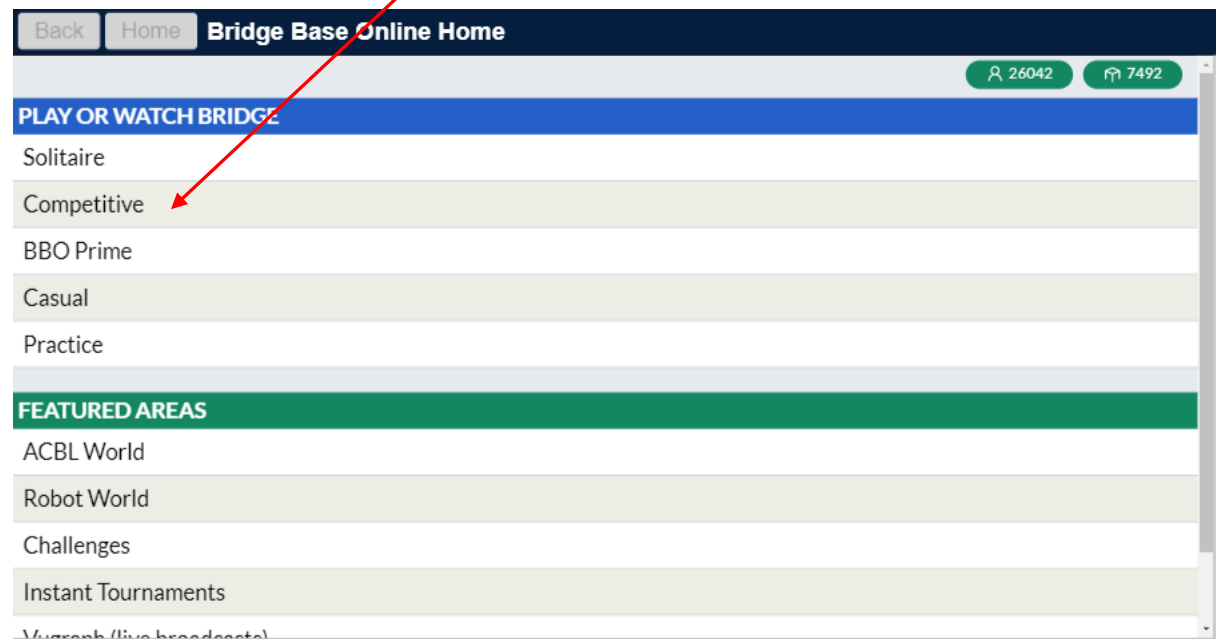

1. Go to <https://www.bridgebase.com/v3/>
2. Login (if not already registered, click the 'Become a member (free!)' link.
3. Click 'Competitive'

4. Click 'All Tournaments'

5. Enter WMBC in the search box